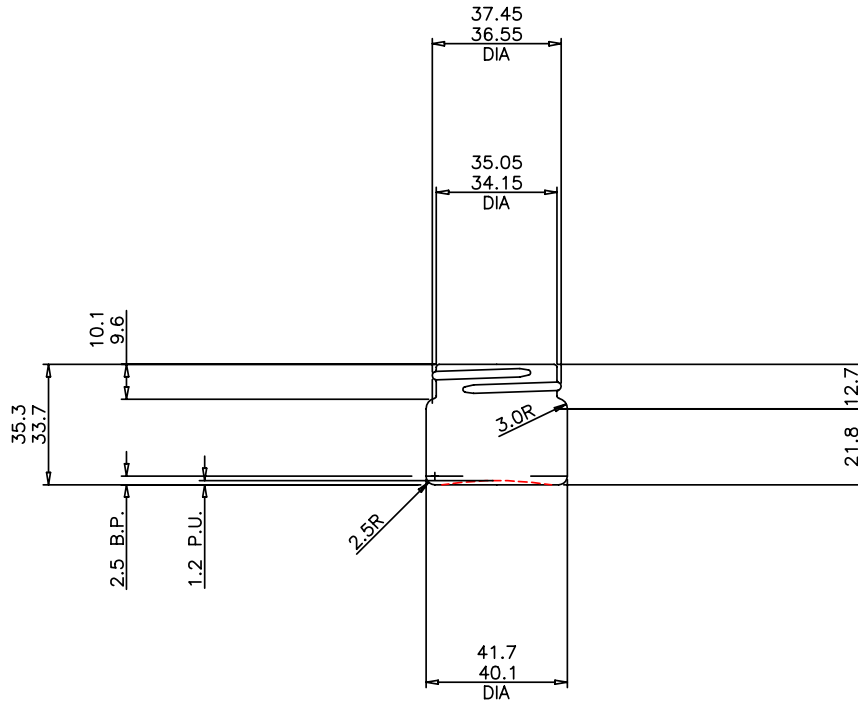

18

24

HS FRENCH FLINT

THE GLASS CONTAINER SPECIALISTS

NECK DATA: TO R3/38 SPECIFICATION, 1 1/8 TURNS OF FULL THREAD, DEPRESSED 0.2 AT MOULD JOINT.

VIEW ON BASE
SHOWING EMBOSSED MARKING
STANDING AREA EMBOSSED
WITH KNURLING.

15ML WHITE FLINT SQUAT GLASS JAR

Product code	WJ15
Finish	R3/38mm
Capacity	15ml
Brim-full capacity	25ml